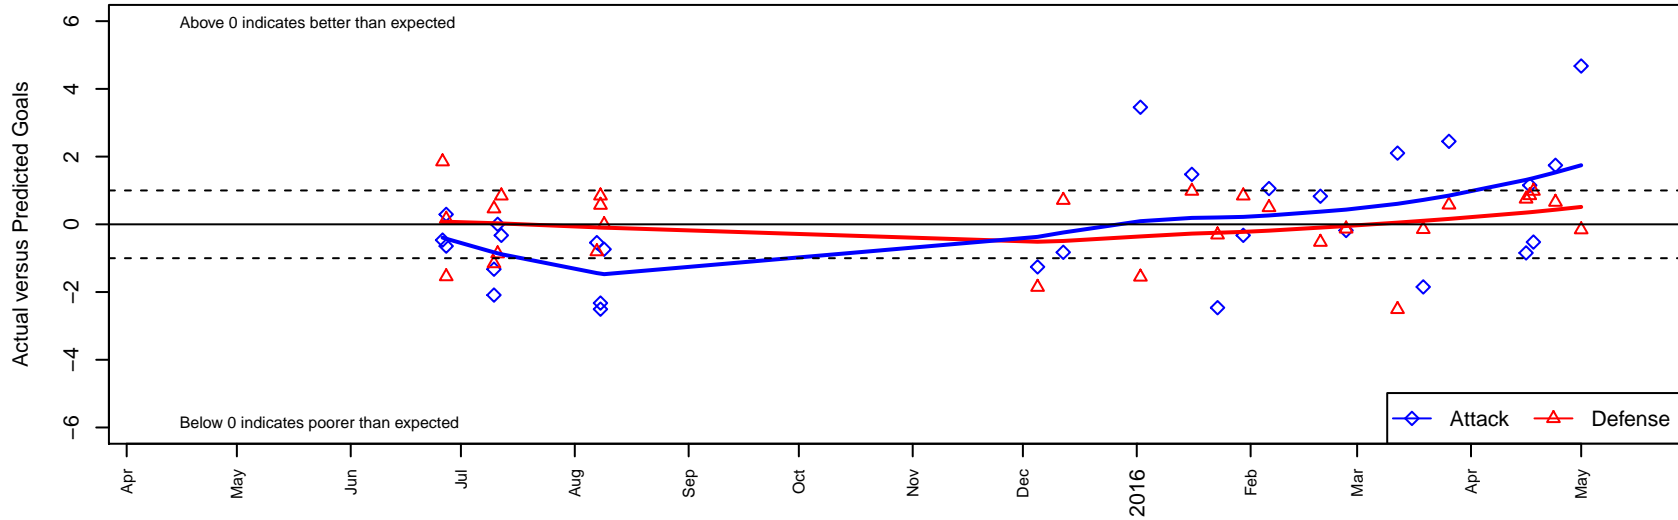

Kent United Green G00

Kent United
 Kent, WA
 G00 total strength=1375
 attack=8.89 defense=6.07
 fall league = NPSL G Div 1 U15
 notes= Richardson 2013

alt names used:
 Kent United G00 Green
 Kent United Green
 KU 00 Green
 Kent United G00 Green
 Kent United GOO Green

Venues played:
 2015 RVS Classic GU15
 2015 KCC GU15
 2015 Mt Hood Challenge U15
 2015 NPSL G Division 1 U15
 2015 WYS Presidents Cup G00 Division 2

Kent United Green G00
 Dots are actual minus expected GF (blue circles) and GA (red triangles).
 Blue line is smoothed change in attack strength. Red is smoothed change in defense strength.

**attack and defense variance (black dot)
relative to other teams
and top 10 in region**

**attack and defense rating
relative to others at age
and all opponents in last 13 months**

Performance relative to 13 month average