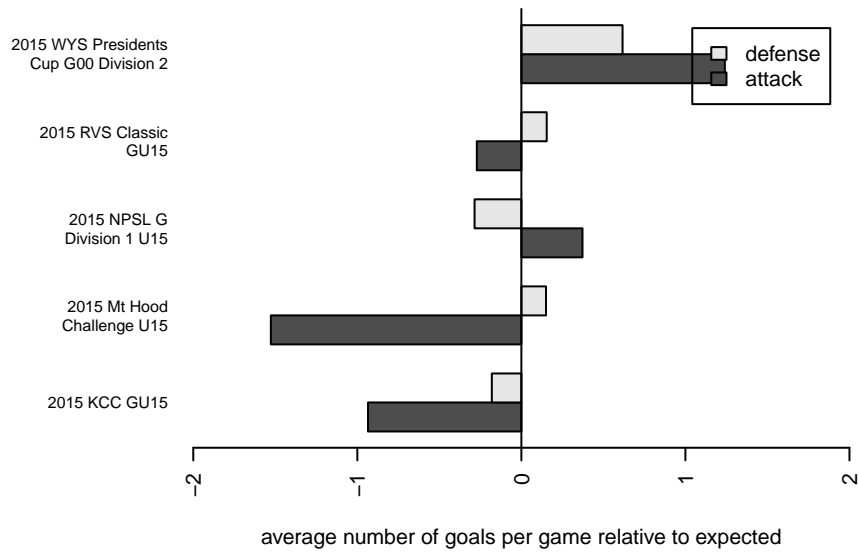

Kent United Green G00

Kent United
 Kent, WA
 G00 total strength=1375
 attack=8.89 defense=6.07
 fall league = NPSL G Div 1 U15
 notes= Richardson 2013

alt names used:
 Kent United G00 Green
 Kent United Green
 KU 00 Green
 Kent United G00 Green
 Kent United GOO Green

Venues played:
 2015 RVS Classic GU15
 2015 KCC GU15
 2015 Mt Hood Challenge U15
 2015 NPSL G Division 1 U15
 2015 WYS Presidents Cup G00 Division 2

Kent United Green G00
 Dots are actual minus expected GF (blue circles) and GA (red triangles).
 Blue line is smoothed change in attack strength. Red is smoothed change in defense strength.

**attack and defense variance (black dot)
relative to other teams
and top 10 in region**

**attack and defense rating
relative to others at age
and all opponents in last 13 months**

Performance relative to 13 month average