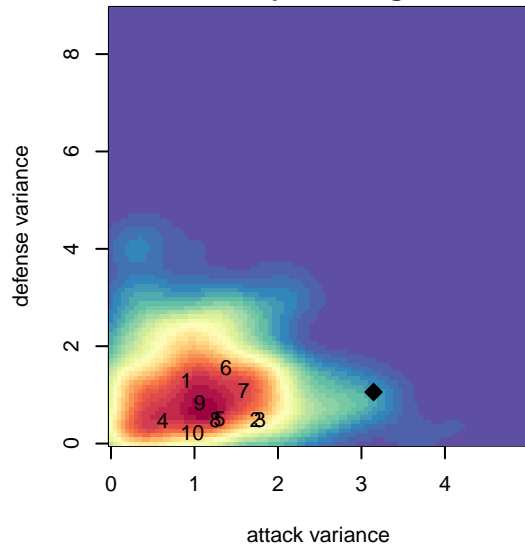

Kent United Green G00

Kent United
 Kent, WA
 G00 total strength=1375
 attack=8.89 defense=6.07
 fall league = NPSL G Div 1 U15
 notes= Richardson 2013

alt names used:
 Kent United G00 Green
 Kent United Green
 KU 00 Green
 Kent United G00 Green
 Kent United GOO Green

Venues played:
 2015 RVS Classic GU15
 2015 KCC GU15
 2015 Mt Hood Challenge U15
 2015 NPSL G Division 1 U15
 2015 WYS Presidents Cup G00 Division 2

Kent United Green G00
 Dots are actual minus expected GF (blue circles) and GA (red triangles).
 Blue line is smoothed change in attack strength. Red is smoothed change in defense strength.

**attack and defense variance (black dot)
relative to other teams
and top 10 in region**

**attack and defense rating
relative to others at age
and all opponents in last 13 months**

Performance relative to 13 month average