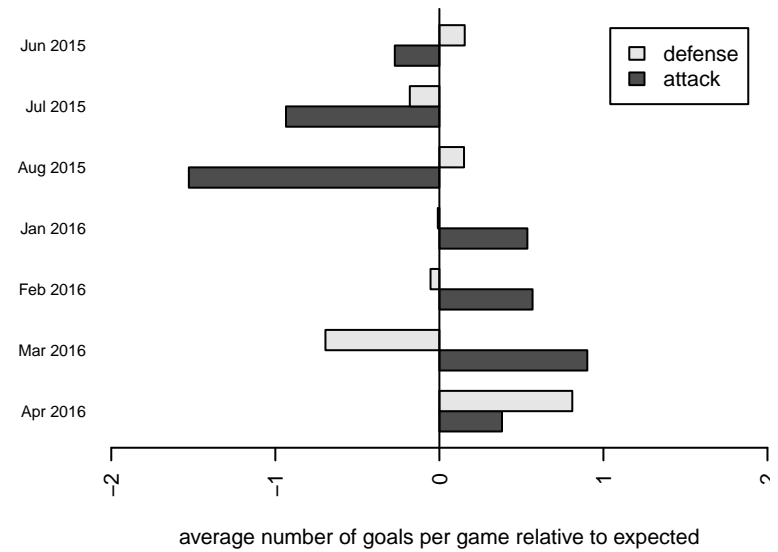

Performance relative to 13 month average